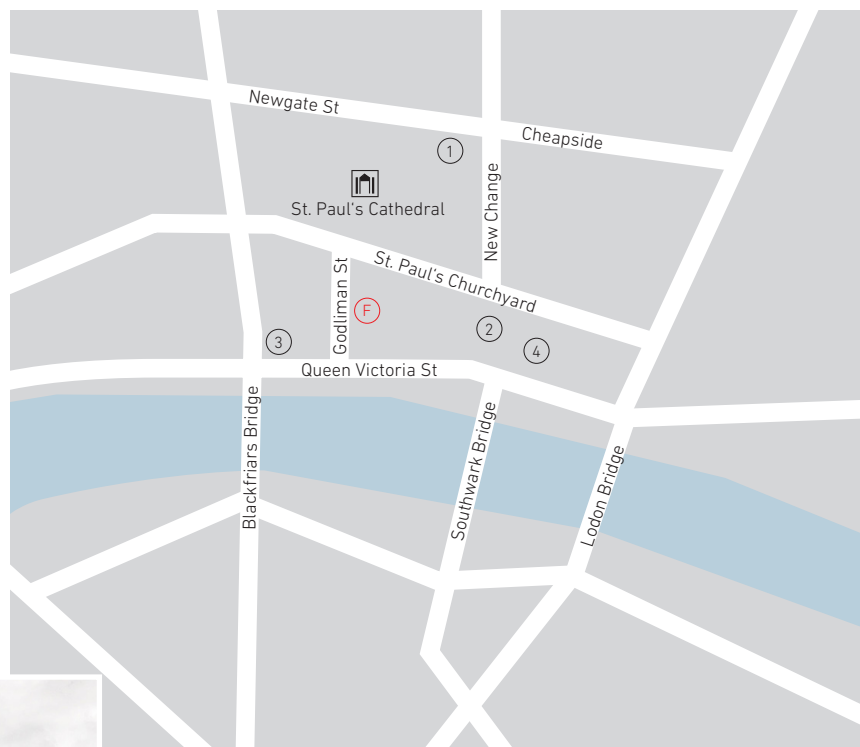

HOW TO FIND US IN LONDON

FRORIEP Swiss Lawyers 17 Godliman Street London EC4V 5 BD Tel. +44 20 7236 6000 london@froriep.ch

Our office is centrally located in London and is easily accessible by public transportation.

📍 FRORIEP

Public Transportation

Underground stations St. Pauls ① (Central Line) or Mansion House ② (District and Circle line) are approximately 5 minutes walking distance.

Main line railway stations Blackfriars ③ and Cannon Street ④ are approximately 5 until 10 minutes walking distance.

Parking

There is an NCP car park on Queen Victoria Street, approximately 2 minutes walk from the office.