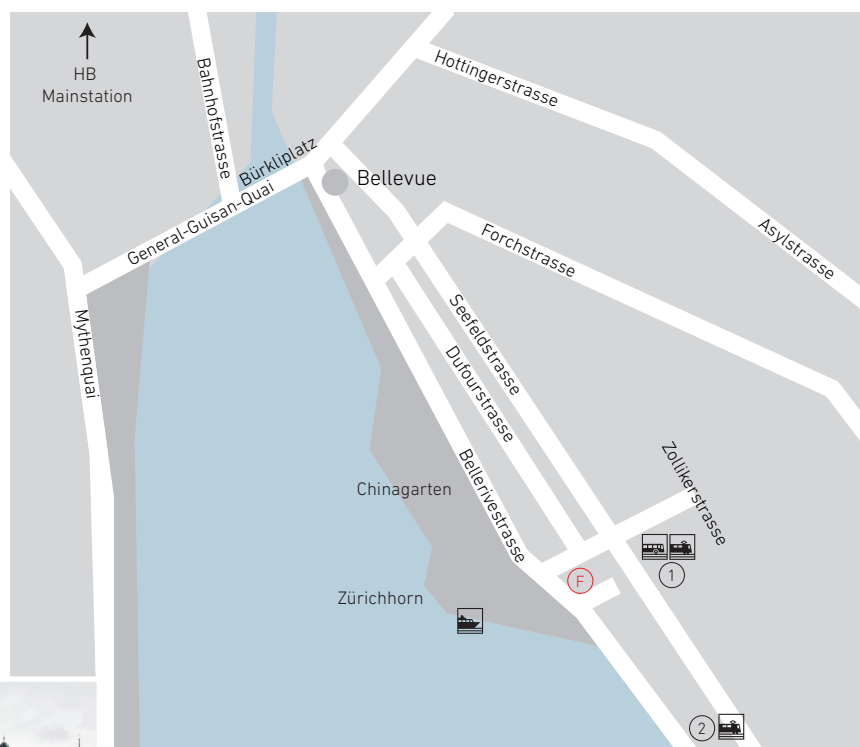

HOW TO FIND US IN ZÜRICH

Bellerivestrasse 201 8034 Zürich Tel. +41 44 386 60 00 zurich@froriep.ch

Our office is centrally located in Zürich Seefeld and is easily accessible by public transportation.

🅕 FRORIEP

Public Transportation

Tram no. 2 or no. 4 direction Tiefenbrunnen, stop Wildbachstrasse ①, approx. 100 m walk towards the lake.

Suburban Railway (S-Bahn) Line S6 or S16 to train station Tiefenbrunnen ②, approx. 5 until 7 minutes walking distance in the direction of city center.